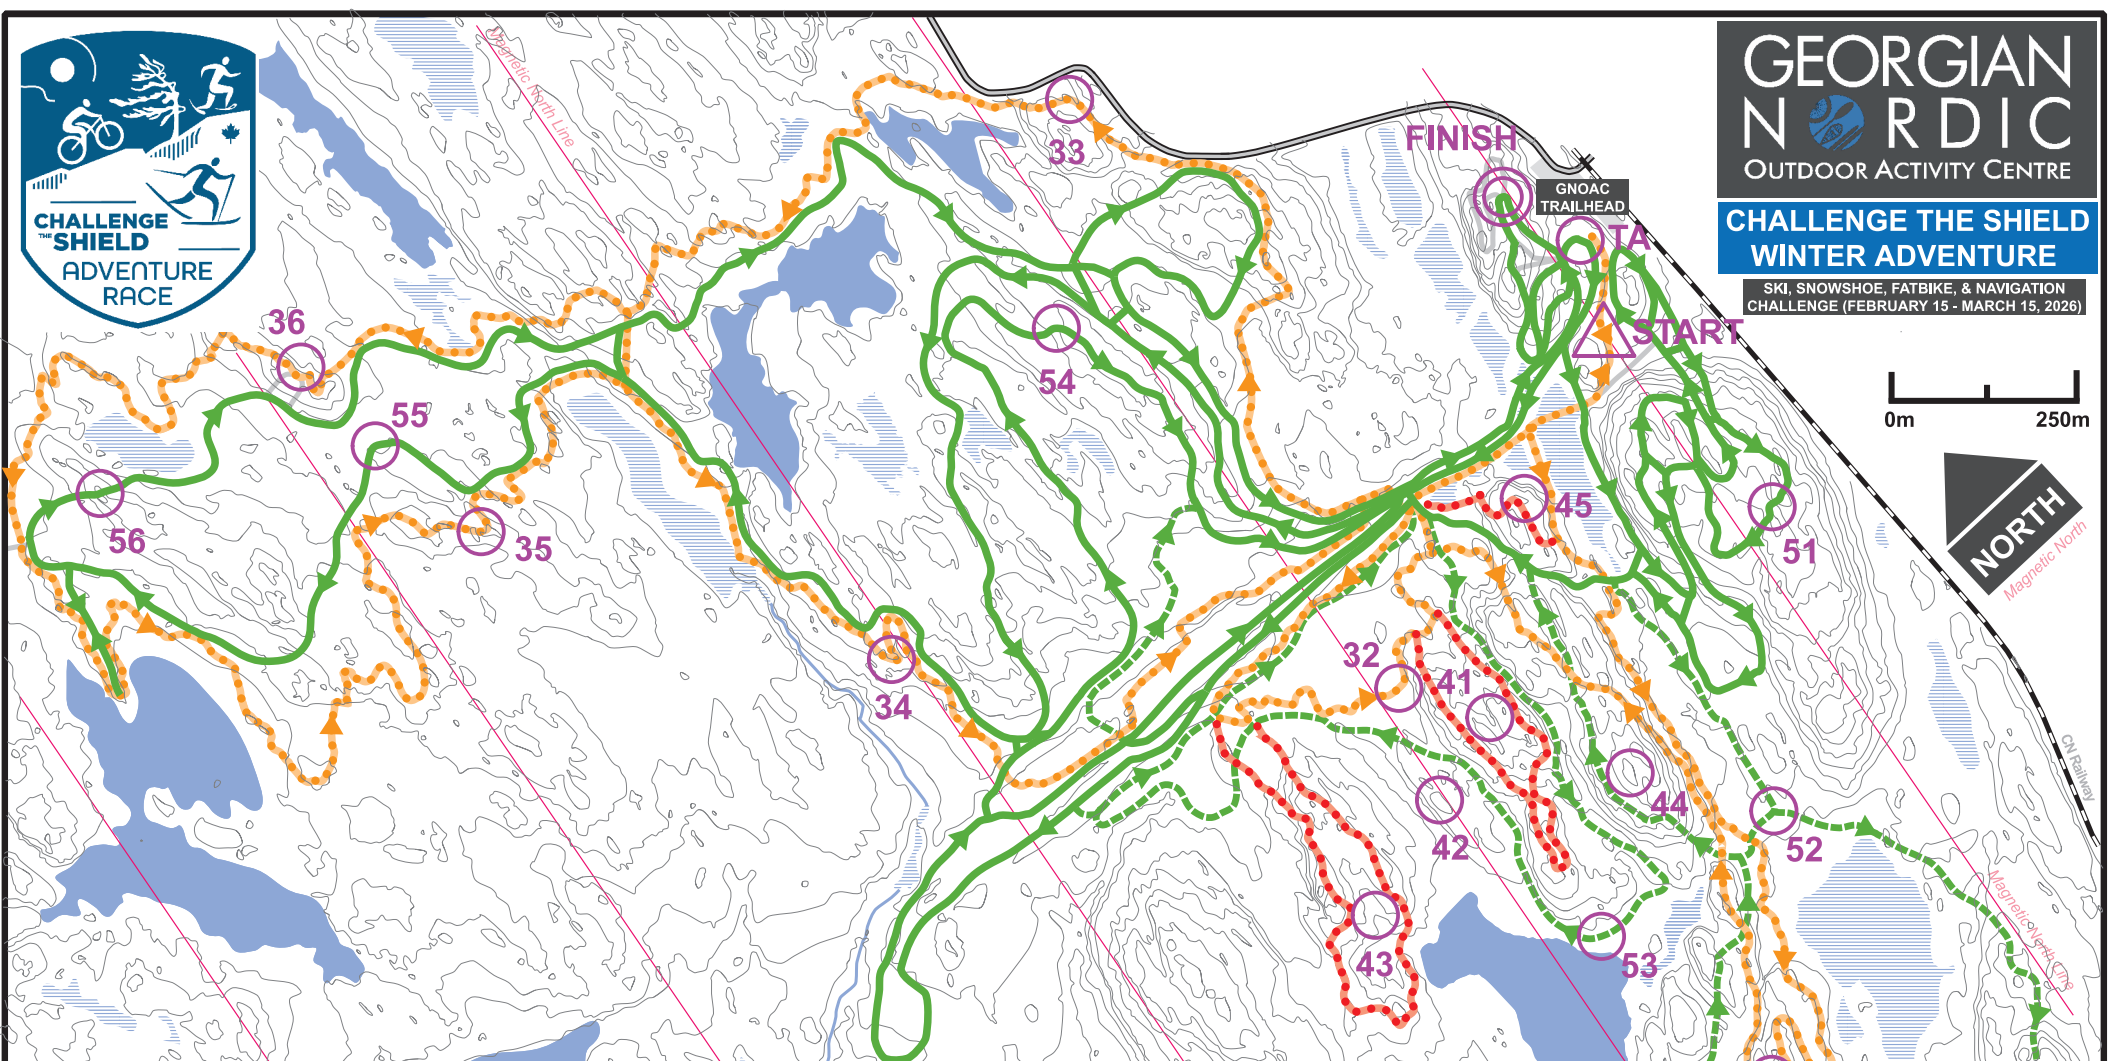

CHALLENGE THE SHIELD WINTER ADVENTURE

SKI, SNOWSHOE, FATBIKE, & NAVIGATION CHALLENGE (FEBRUARY 15 - MARCH 15, 2026)

Get Outdoors
PARRY SOUND

LEGEND

- Skate & Classic Ski Trail
- - - Classic Ski Trail
- - - Snowshoe & Fatbike Trail
- . - . - Ungroomed Snowshoe Trail
- Other Trail
- ➔ Trail Direction
- Contours (2.5m), Wetland

WINTER ADVENTURE RULES

Ski, snowshoe, and fatbike to as many of the 18 checkpoints in the 6-hr time limit anytime between February 15 and March 15.

Stage 1: Fatbike (includes the start location)
 Stage 2: Snowshoe
 Stage 3: Nordic ski (includes the finish location)
 Transition Area (TA): At the GNOAC Pavilion

Do not snowshoe or fatbike on ski trails. Do not ski on fatbike or snowshoe trails. Do not skate ski on classic ski trails. Check for closed trails on the sign at the Burrow.

You must have an annual GNOAC trail pass to ski or snowshoe. You must have an annual GOPS trail pass to bike or snowshoe.

Tag your social media photos with the #ChallengeTheShield.

© 2026 Georgian Nordic Outdoor Activity Centre
 4 Nine Mile Lake Road, Parry Sound, ON, P2A 2W9
 Tel: 705.746.5067 Web: GNOAC.com

Georgian Nordic Outdoor Activity Centre (GNOAC) is located in a wilderness area with rugged trails and terrain. Plan your route according to weather, trail conditions, and your own abilities. Check for posted trail conditions and updates at the trailhead or the GNOAC website.